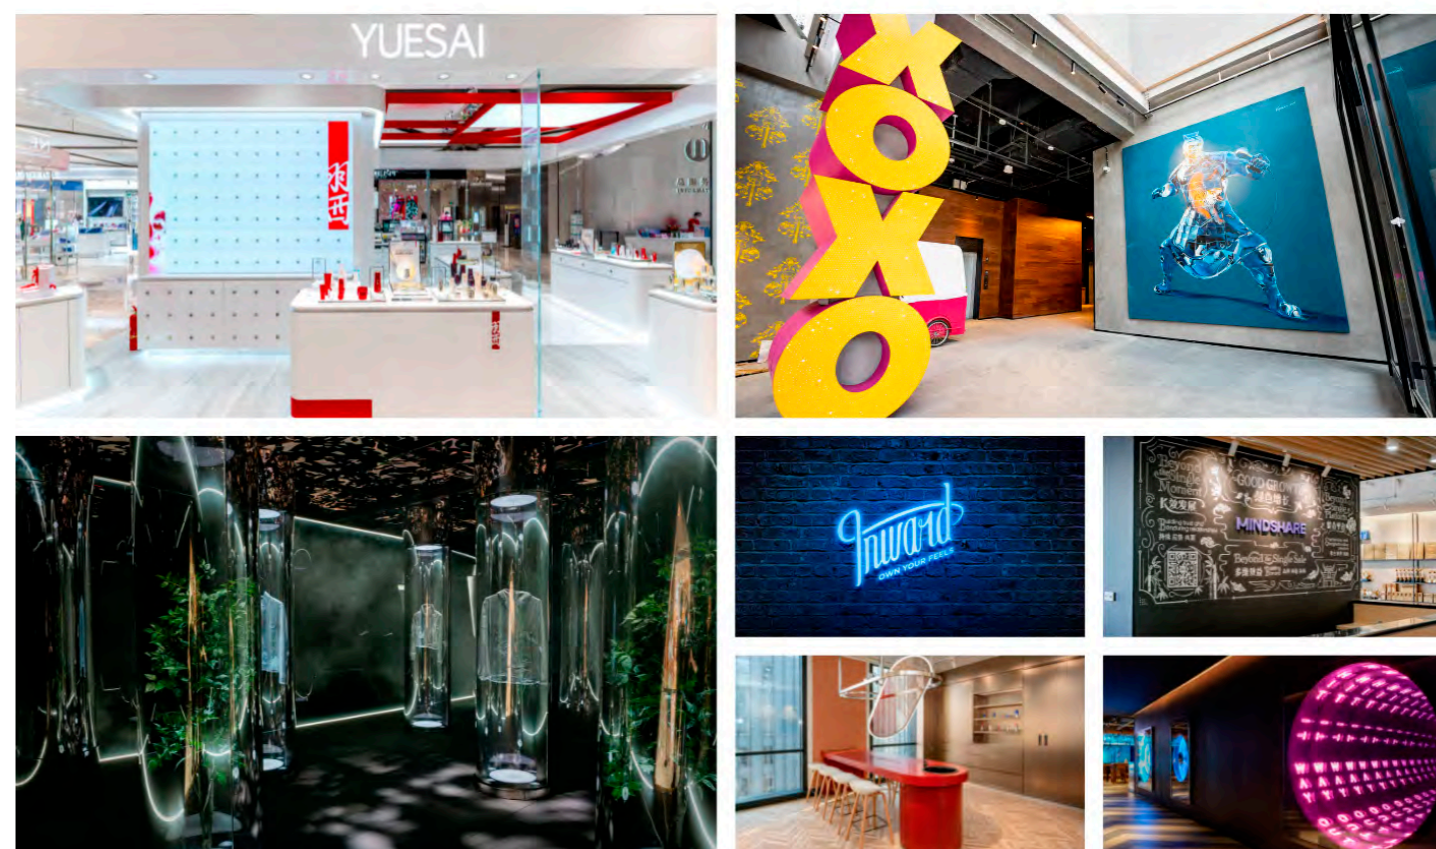

CREATIVITY UNLEASHED

 (21) 5448 9982

 heya@theorangeblowfish.com

 www.theorangeblowfish.com

THE ORANGE BLOWFISH 10TH Anniversary

Address

Shanghai
No.55 Yuyao Rd,
Jing'an, Shanghai

Beijing
1F/2F North Area, RF Plaza,
East 3rd Ring Middle Rd,
Chaoyang, Beijing